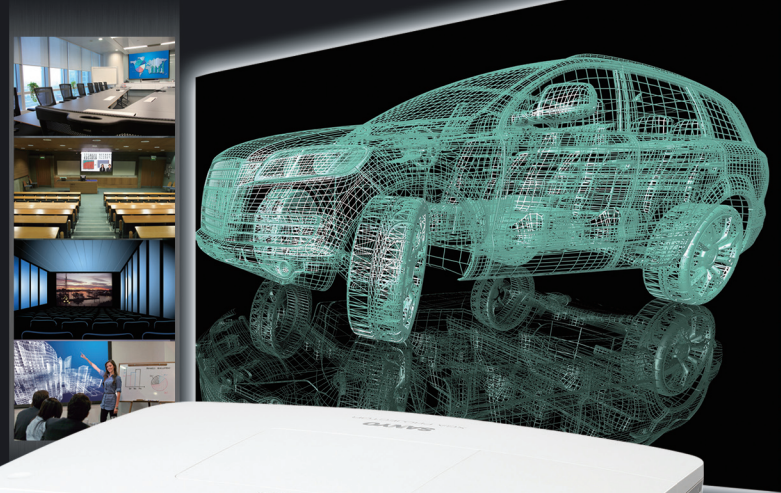

Full HD Resolution Just Got Better!

The PLC-ZM5000L WUXGA Ultra Portable Multimedia Projector

FEATURES:

- High-resolution WUXGA LCD Inorganic LCD Panel
- Power Lens Shift, Power Zoom and Focus
- A Variety of Interchangeable Lenses
- Active Maintenance Filter System
- Picture in Picture and Picture by Picture

SANYO... *Providing More Projector Solutions*

Toll free: **888-337-1215** www.sanyoprojectors.com

©2010 SANYO North America Corporation.

WUXGA
Multimedia Projector

PLC-ZM5000/PLC-ZM5000L

Brightness of 5,000 lumens