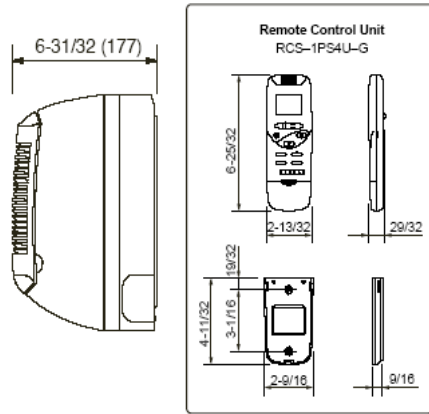

DIMENSIONAL DATA

Indoor unit KS0951

*

KS0951	ø3/8 (9.52)
KS1251	ø1/2 (12.7)

Outdoor unit C0951 / CL0951

WARRANTY

SANYO products are warranted against defects in materials and workmanship for the period below;