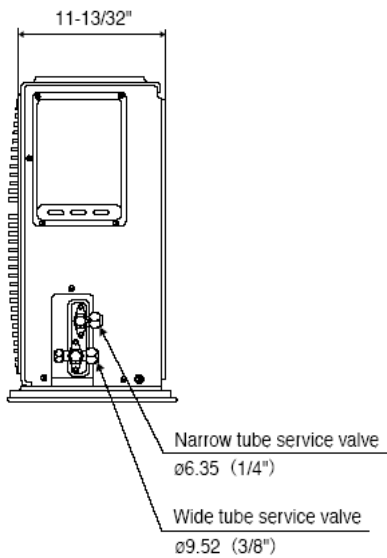

DIMENSIONAL DATA

Indoor unit KS0951

*

KS0951	ø3/8 (9.52)
KS1251	ø1/2 (12.7)

Outdoor unit C0951 / CL0951

WARRANTY

SANYO products are warranted against defects in materials and workmanship for the period below;