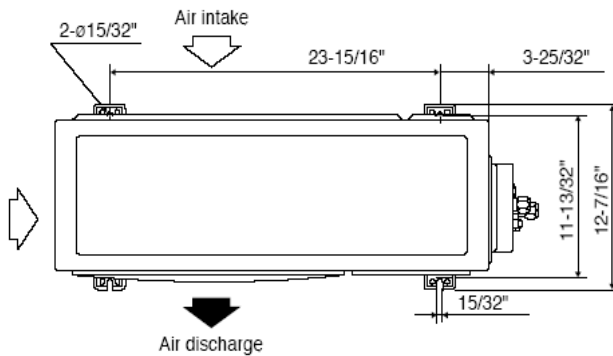

DIMENSIONAL DATA

Indoor unit KS0951

*

KS0951	ø3/8 (9.52)
KS1251	ø1/2 (12.7)

Outdoor unit C0951 / CL0951

WARRANTY

SANYO products are warranted against defects in materials and workmanship for the period below;