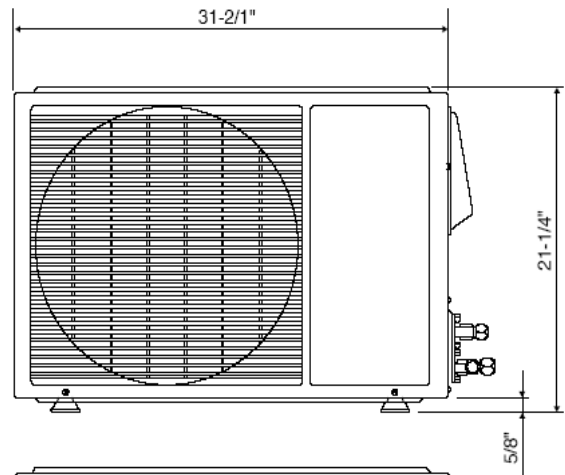

DIMENSIONAL DATA

Indoor unit KS0951

*

KS0951	ø3/8 (9.52)
KS1251	ø1/2 (12.7)

Outdoor unit C0951 / CL0951

WARRANTY

SANYO products are warranted against defects in materials and workmanship for the period below;