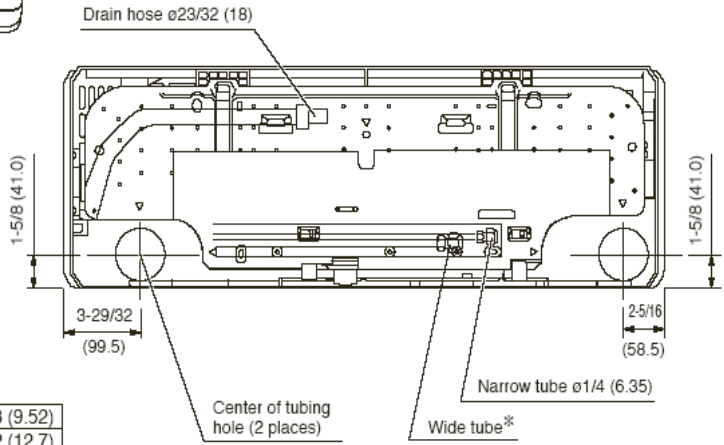

DIMENSIONAL DATA

Indoor unit KS0951

*

KS0951	ø3/8 (9.52)
KS1251	ø1/2 (12.7)

Outdoor unit C0951 / CL0951

WARRANTY

SANYO products are warranted against defects in materials and workmanship for the period below;