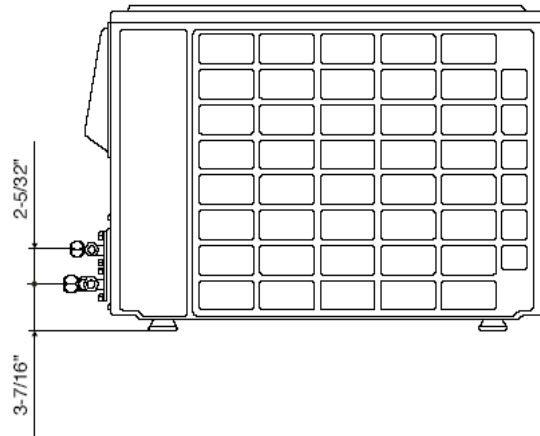

DIMENSIONAL DATA

Indoor unit KS0951

*

KS0951	ø3/8 (9.52)
KS1251	ø1/2 (12.7)

Outdoor unit C0951 / CL0951

WARRANTY

SANYO products are warranted against defects in materials and workmanship for the period below;