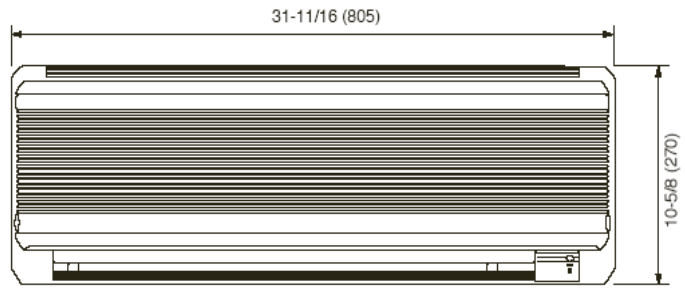

DIMENSIONAL DATA

Indoor unit KS0951

*

KS0951	ø3/8 (9.52)
KS1251	ø1/2 (12.7)

Outdoor unit C0951 / CL0951

WARRANTY

SANYO products are warranted against defects in materials and workmanship for the period below;