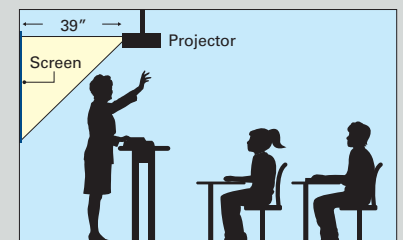

DLP® Super Short Throw Projector

PDG-DXL100
PDG-DWL100

Super short throw projection allows positioning anywhere

Super short throw projection lens

80.8-inch image from 39 inches away (DXL100)
91.4-inch image from 39 inches away (DWL100)

Enhanced signal input choice

HDMI x 1, Computer IN x 2, Monitor OUT x 1

Built-in powerful speaker

8W speaker x 1

Projected image comparison

Using a conventional projector, a shadow of the presenter or teacher may appear on the screen.

The SANYO PDG-DXL100 or PDG-DWL100 prevents shadows from appearing on the screen.

Super Short Throw Projection Lens

80.8-inch image from 39-inches away (DXL100)

91.4-inch image from 39-inches away (DWL100)

Both models can project a large image from a short distance of only 39-inches. As a result, the projector can be located closer to the screen than with conventional projectors, reducing light in the presenter's eyes and avoiding shadows of the presenter shown on the screen. This makes these models ideal for business presentations or educational applications even in limited spaces such as small meeting rooms, retail stores or trade shows.