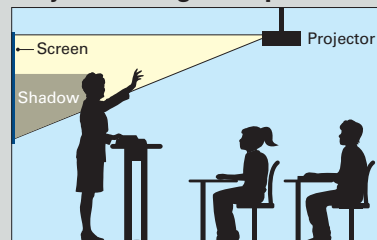

Projected image comparison

Using a conventional projector, a shadow of the presenter or teacher may appear on the screen.