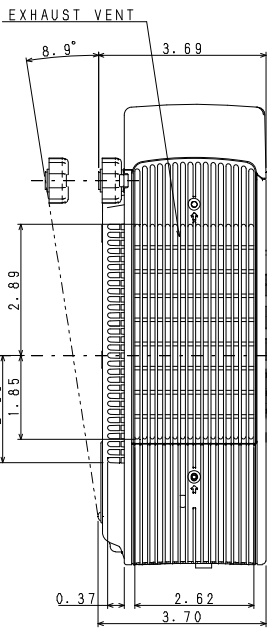

09.04.22

SET DIM: 13.16 (W) X 3.09 (H) X 10.14 (D)
(not including protrusion)

SET DIM 13.22 (W) X 3.69 (H) X 10.14 (D)
(including protrusion)

KY7AC