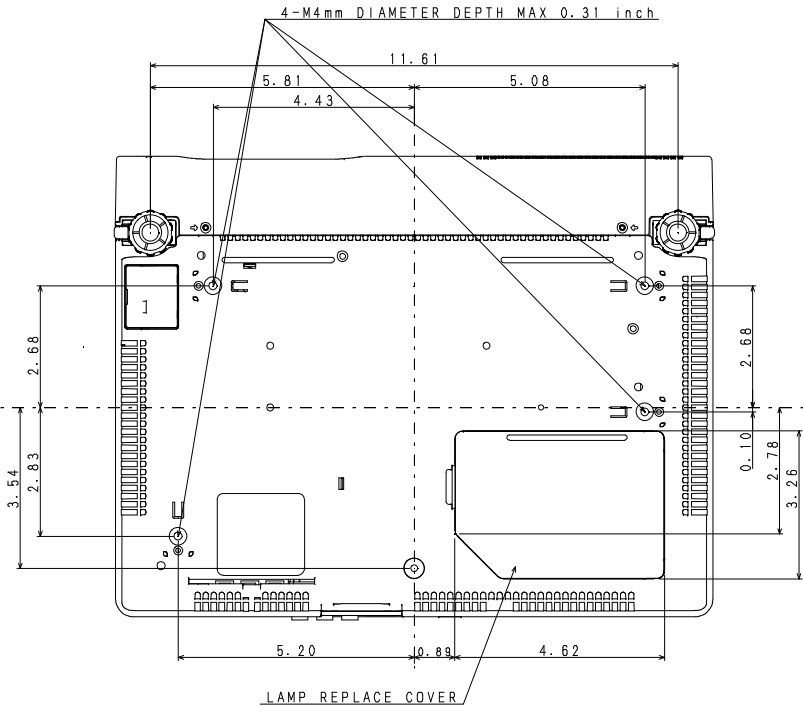

09.04.22

SET DIM: 13.16 (W) X 3.09 (H) X 10.14 (D)
(not including protrusion)

SET DIM 13.22 (W) X 3.69 (H) X 10.14 (D)
(including protrusion)

KY7AC