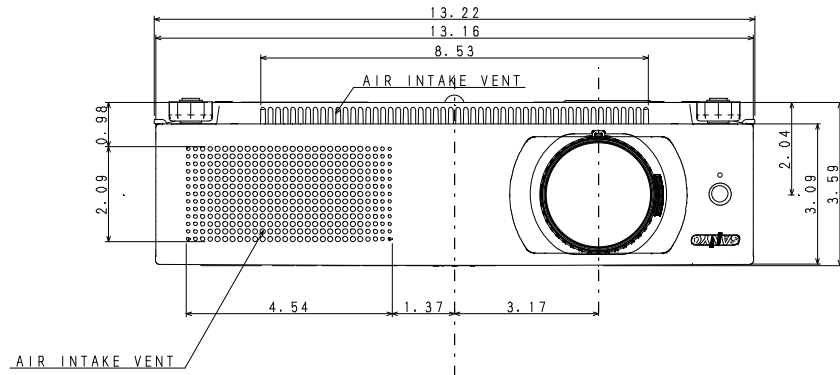

09.04.22

SET DIM: 13.16 (W) X 3.09 (H) X 10.14 (D)
(not including protrusion)

SET DIM 13.22 (W) X 3.69 (H) X 10.14 (D)
(including protrusion)

KY7AC