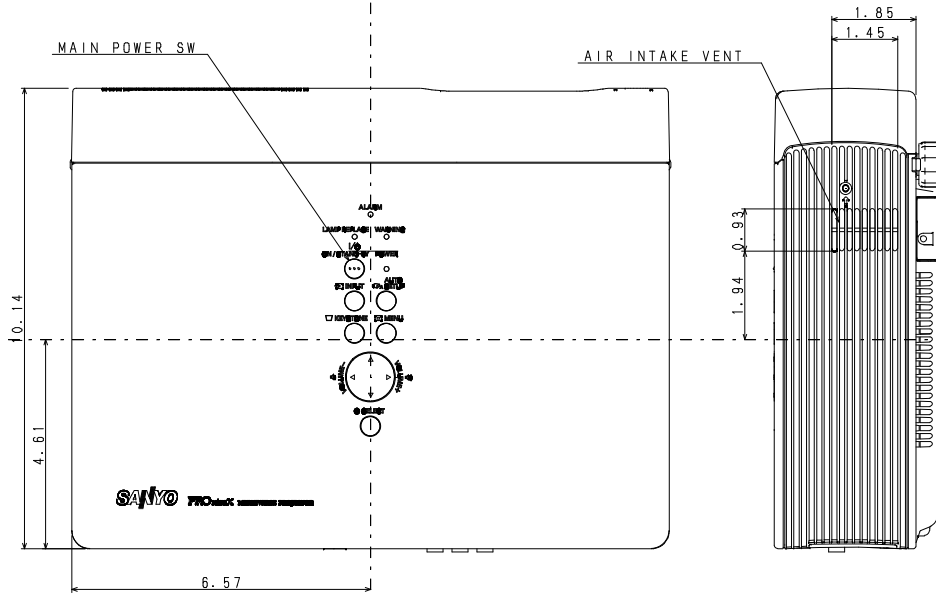

09.04.22

SET DIM: 13.16 (W) X 3.09 (H) X 10.14 (D)
(not including protrusion)

SET DIM 13.22 (W) X 3.69 (H) X 10.14 (D)
(including protrusion)

KY7AC