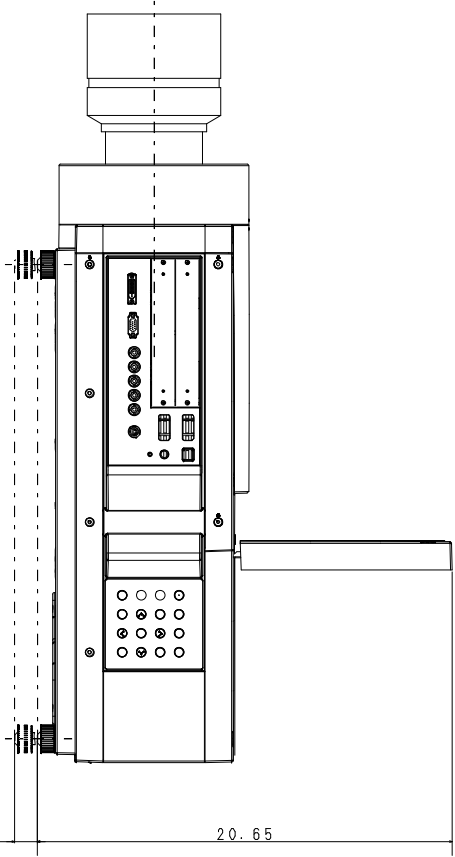

08. 2. 21
(SCALE=1)

SET DIM: 20.87 (W) X 10.55 (H) X 29.8 (37.28) (D)

(突起物含む)
Including
Projections