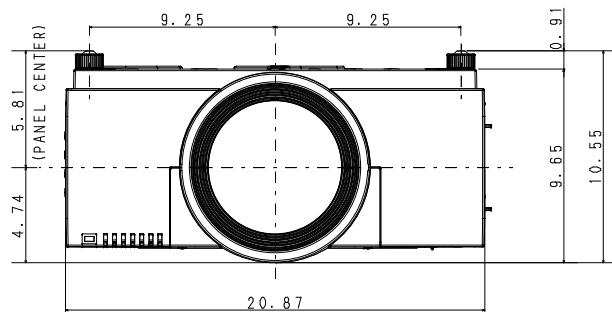

08. 2. 21
(SCALE=1)

SET DIM: 20.87 (W) X 10.55 (H) X 29.8 (37.28) (D)

(突起物含む)
Including
Projections