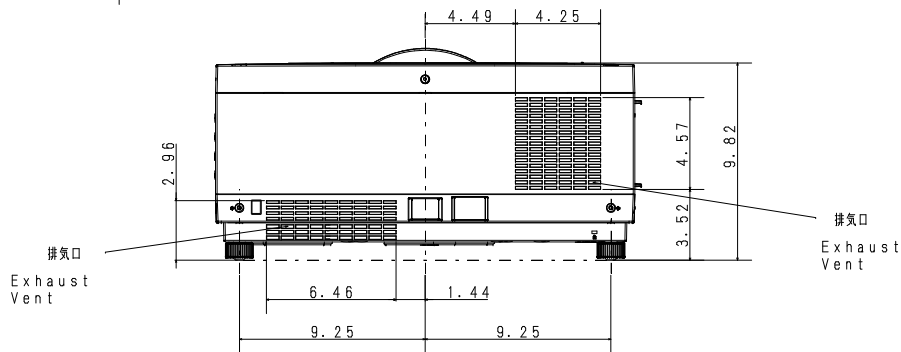

08. 2. 21
(SCALE=1)

SET DIM: 20.87 (W) X 10.55 (H) X 29.8 (37.28) (D)

(突起物含む)
Including
Projections