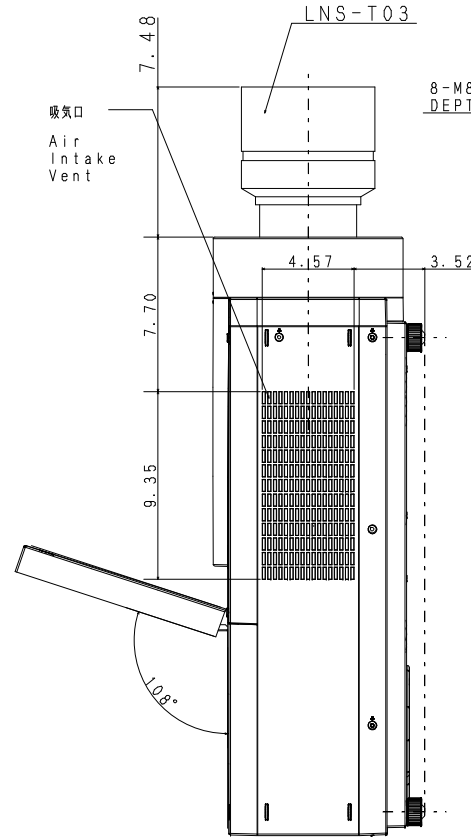

08. 2. 21
(SCALE=1)

SET DIM: 20.87 (W) X 10.55 (H) X 29.8 (37.28) (D)

(突起物含む)
Including
Projections