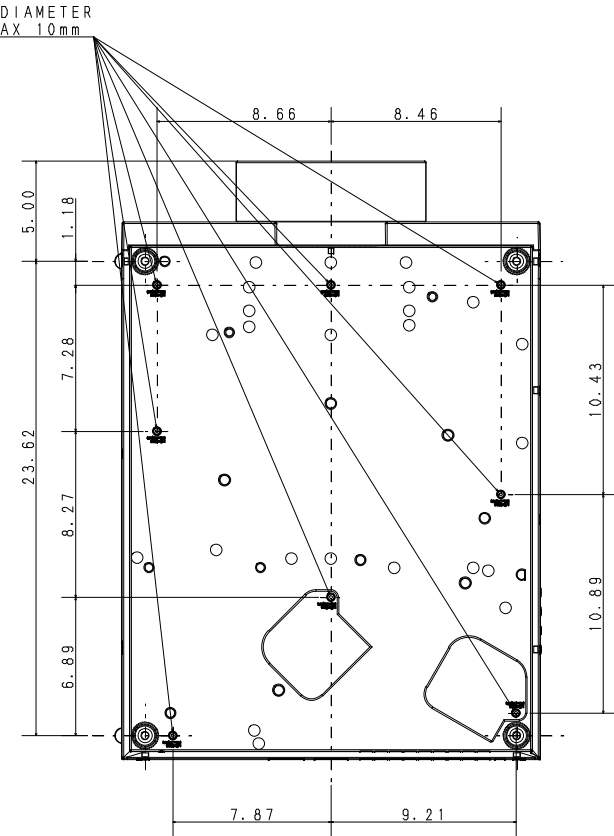

08. 2. 21
(SCALE=1)

SET DIM: 20.87 (W) X 10.55 (H) X 29.8 (37.28) (D)

(突起物含む)
Including
Projections