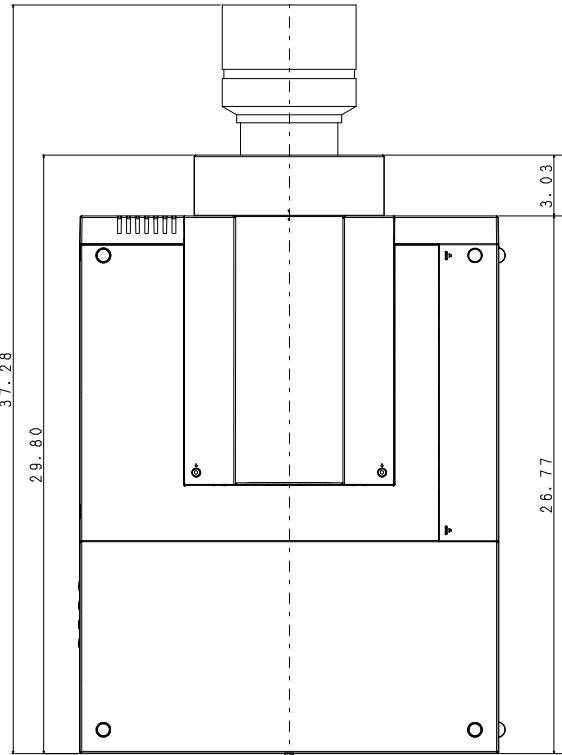

08. 2. 21
(SCALE=1)

SET DIM: 20.87 (W) X 10.55 (H) X 29.8 (37.28) (D)

(突起物含む)
Including
Projections