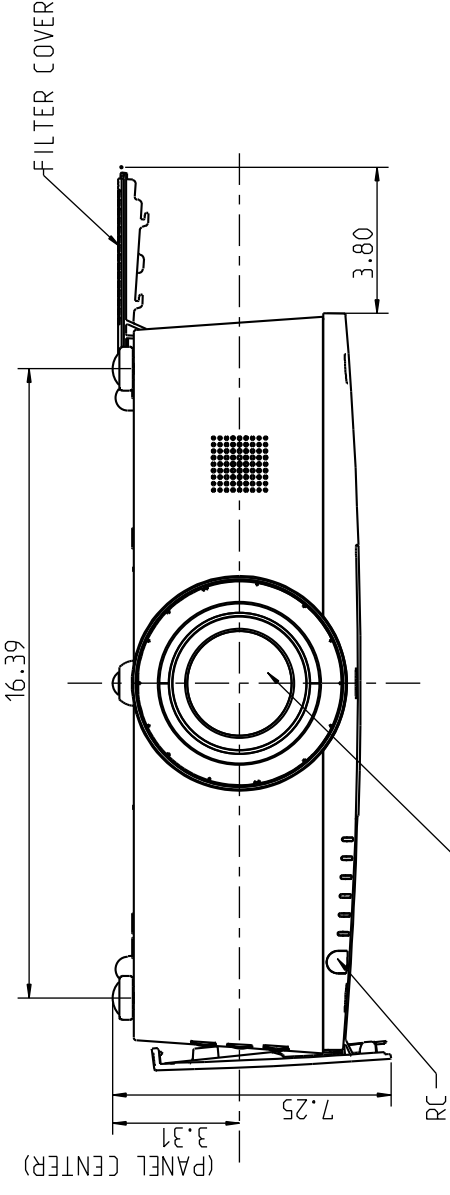

2009.09.08

LENS	A TELE	B WIDE
LNS-S20	2.51(Fixed)	
LNS-T20	3.47(Fixed)	
LNS-T21	3.32(Fixed)	
LNS-W20	3.29(Fixed)	
LNS-W21	2.12(Fixed)	

LNS S20 (STANDARD)
 ※REFER TO THE TABLE

※REFER TO THE TABLE

SET DIM:19.27(W) X 5.91(H) X 13.58(D)
 SET DIM:19.27(W) X 6.46(H) X 14.61(17.12)(D)
 (Including protrusion)