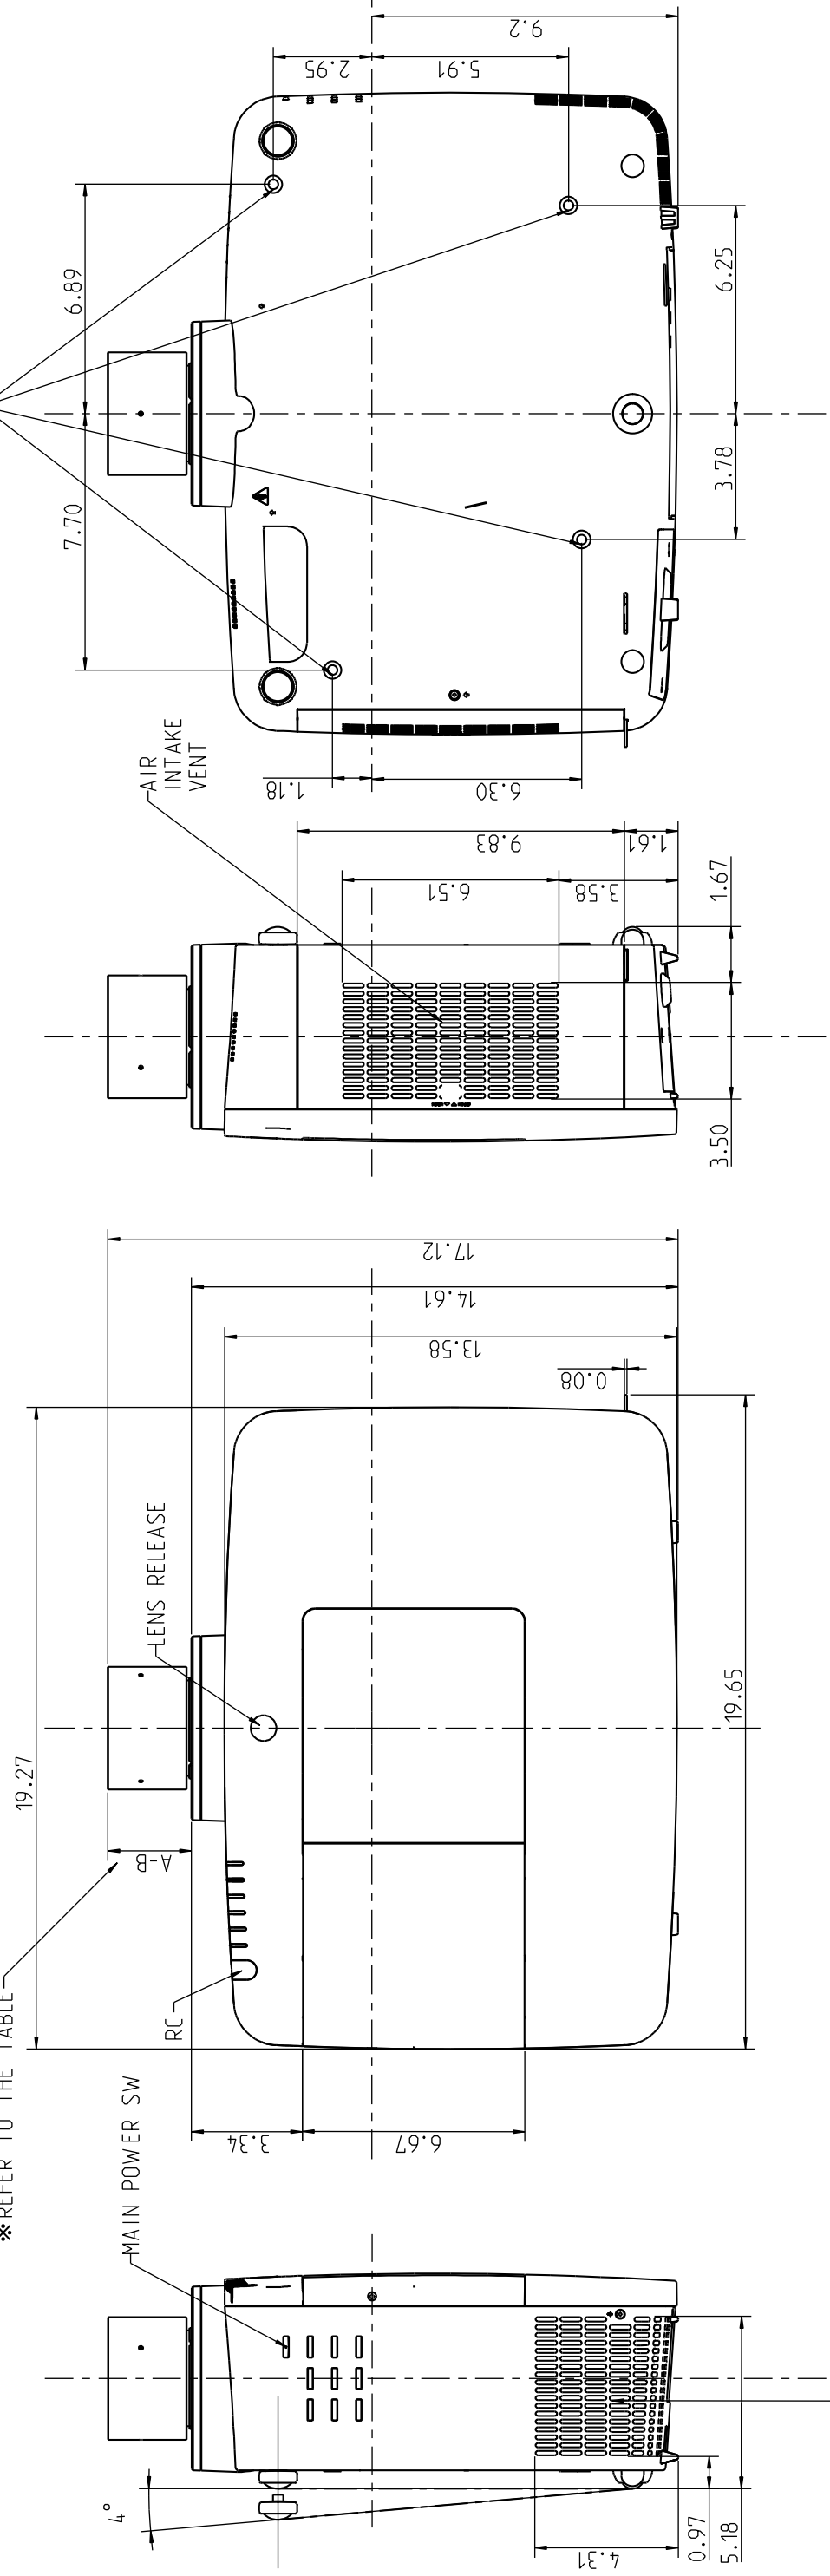

2009.09.08

LENS	A TELE	B WIDE
LNS-S20	2.51(Fixed)	
LNS-T20	3.47(Fixed)	
LNS-T21	3.32(Fixed)	
LNS-W20	3.29(Fixed)	
LNS-W21	2.12(Fixed)	

LNS S20 (STANDARD)
 ※REFER TO THE TABLE

※REFER TO THE TABLE

SET DIM:19.27(W) X 5.91(H) X 13.58(D)
 SET DIM:19.27(W) X 6.46(H) X 14.61(17.12)(D)
 (Including protrusion)