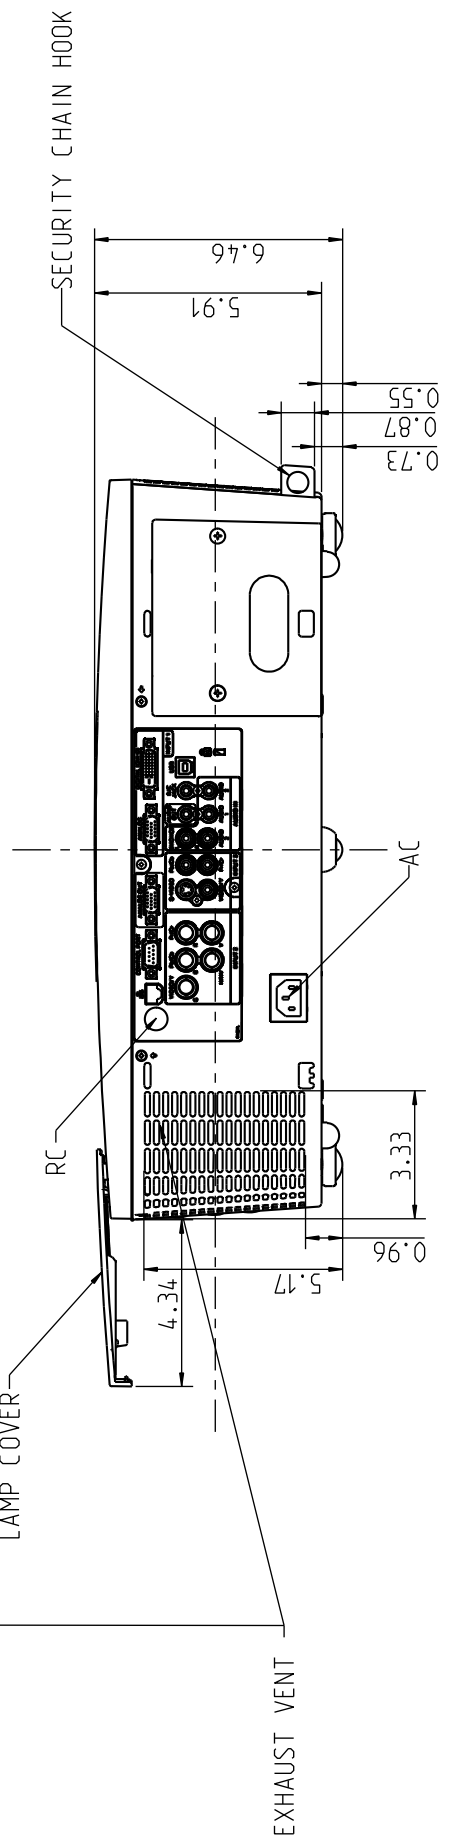

2009.09.08

LENS	A TELE	B WIDE
LNS-S20	2.51(Fixed)	
LNS-T20	3.47(Fixed)	
LNS-T21	3.32(Fixed)	
LNS-W20	3.29(Fixed)	
LNS-W21	2.12(Fixed)	

LNS S20 (STANDARD)
 ※REFER TO THE TABLE

※REFER TO THE TABLE

SET DIM:19.27(W) X 5.91(H) X 13.58(D)
 SET DIM:19.27(W) X 6.46(H) X 14.61(17.12)(D)
 (Including protrusion)