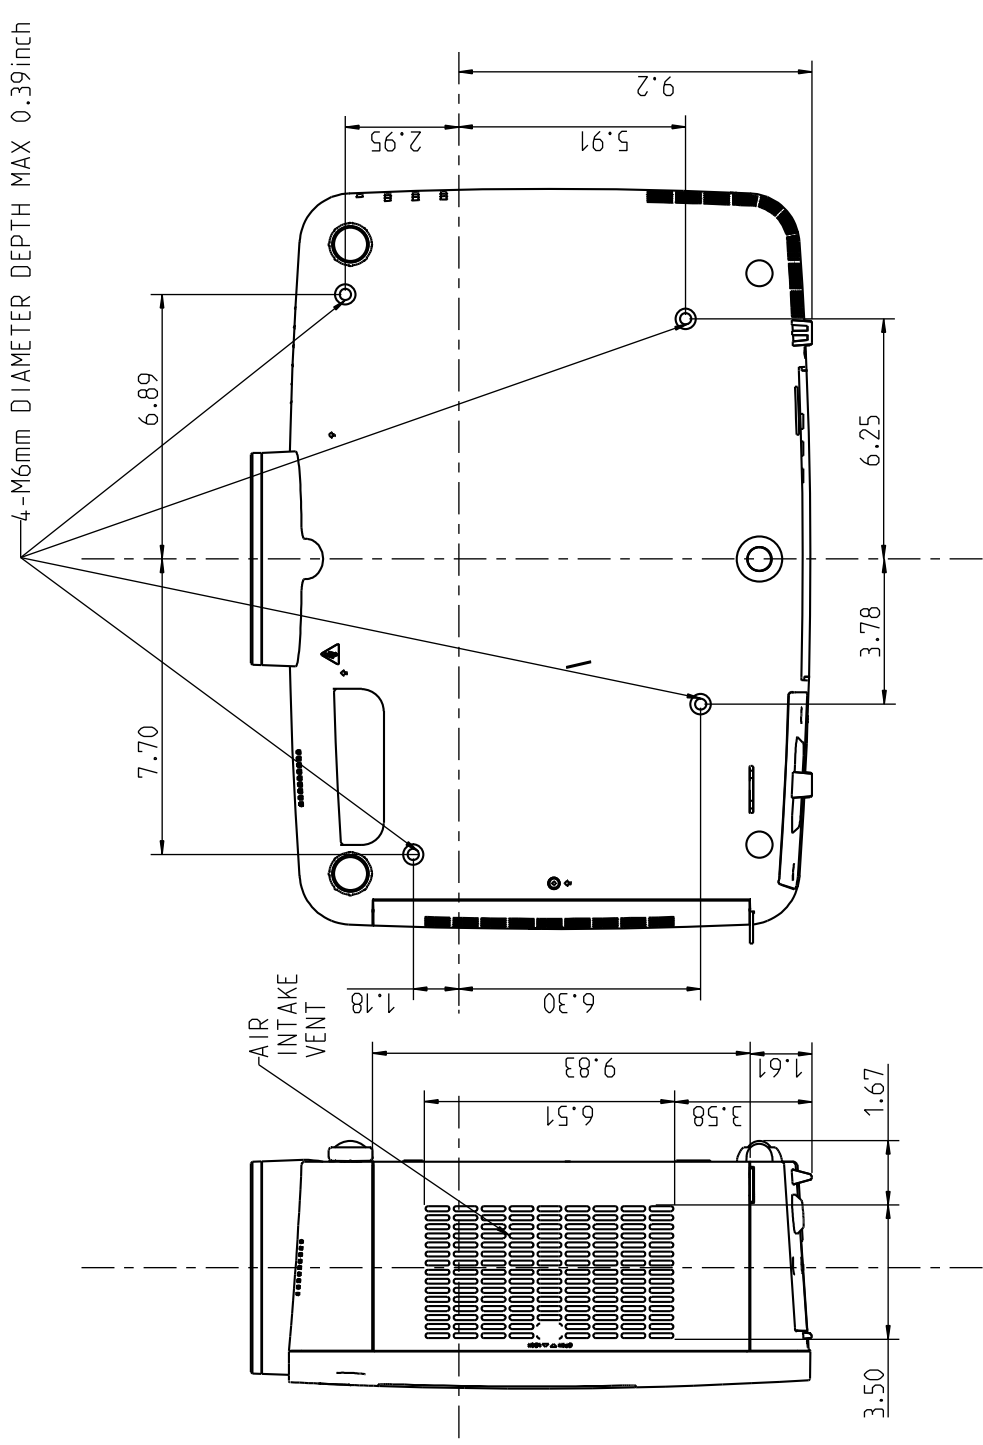

2009.09.08

SET DIM:19.27(W) X 5.91(H) X 13.58(D)
 SET DIM:19.27(W) X 6.46(H) X 14.61(D)
 (Including protrusion)