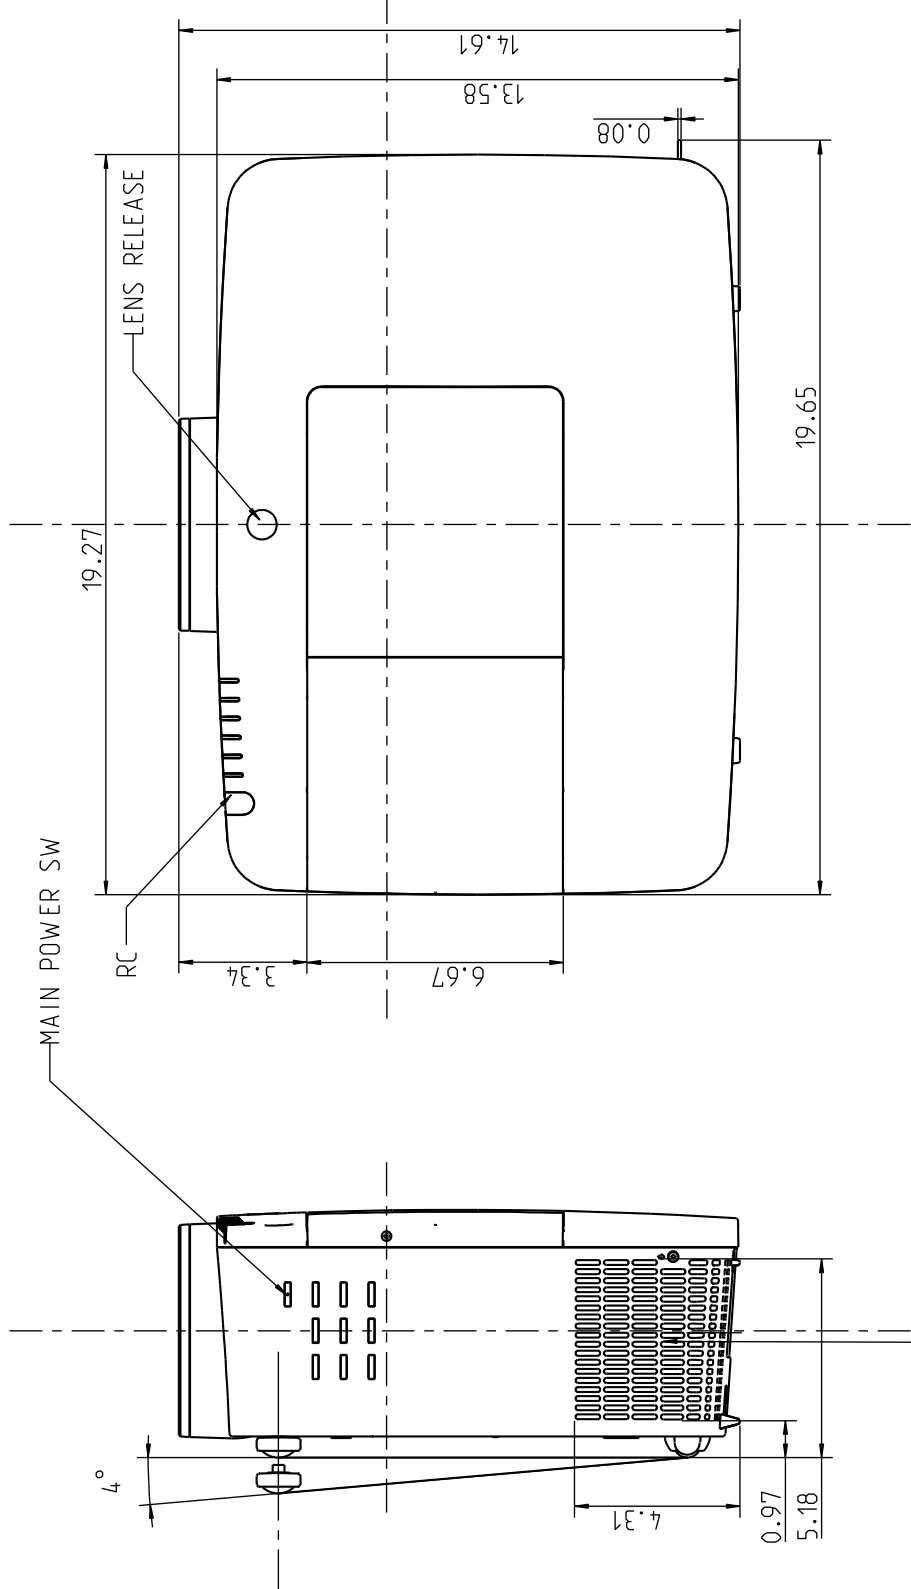

2009.09.08

SET DIM:19.27(W) X 5.91(H) X 13.58(D)
 SET DIM:19.27(W) X 6.46(H) X 14.61(D)
 (Including protrusion)