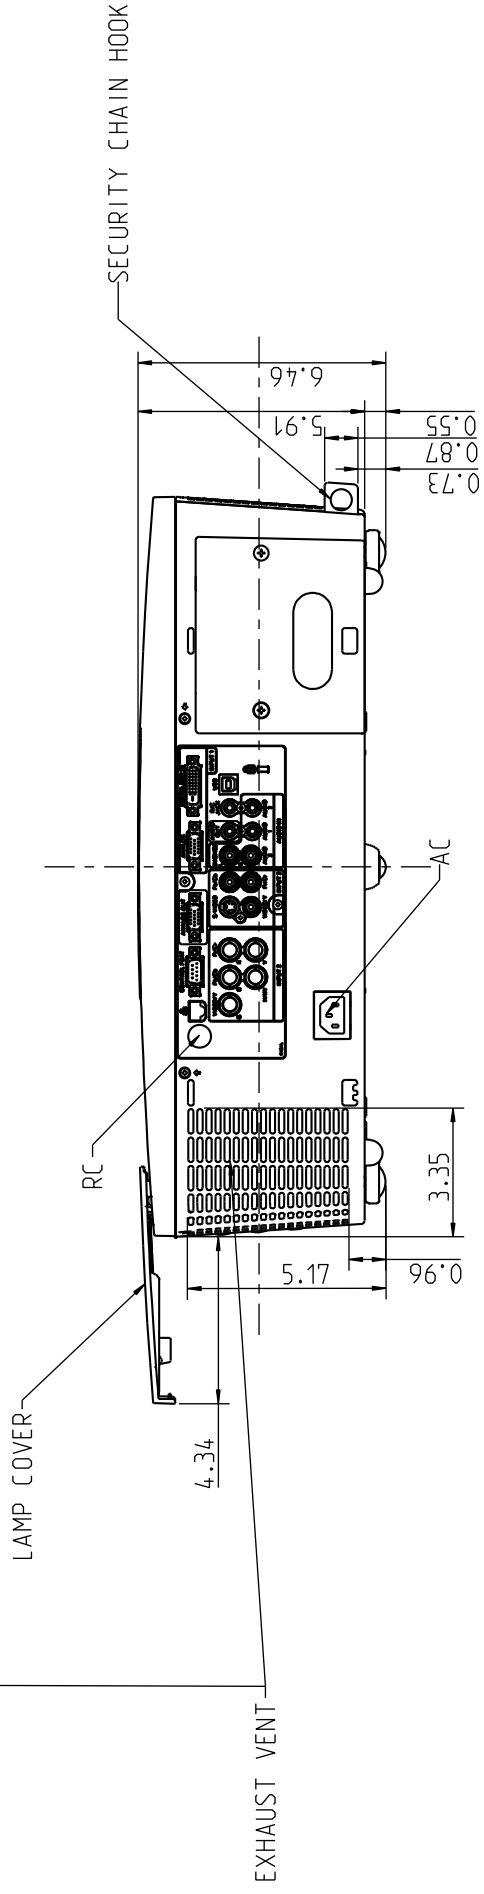

2009.09.08

SET DIM:19.27(W) X 5.91(H) X 13.58(D)
 SET DIM:19.27(W) X 6.46(H) X 14.61(D)
 (Including protrusion)