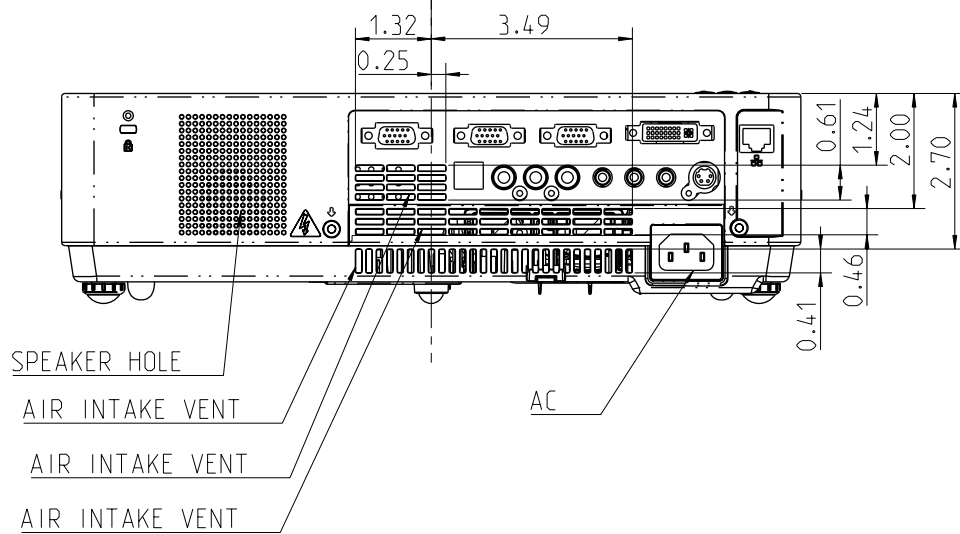

2009.03.03

KA5AC

SET DIM:12.83(W) X 3.27(H) X 9.12(D)
SET DIM:12.83(W) X 3.65(H) X 9.38(D)
(including projection)