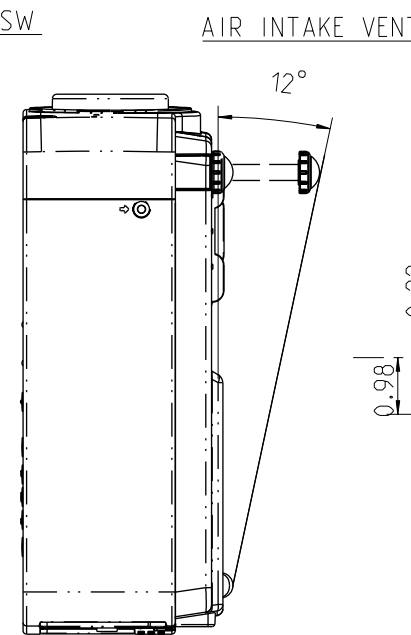

2009.03.03

KA5AC

SET DIM:12.83(W) X 3.27(H) X 9.12(D)
SET DIM:12.83(W) X 3.65(H) X 9.38(D)
(including projection)