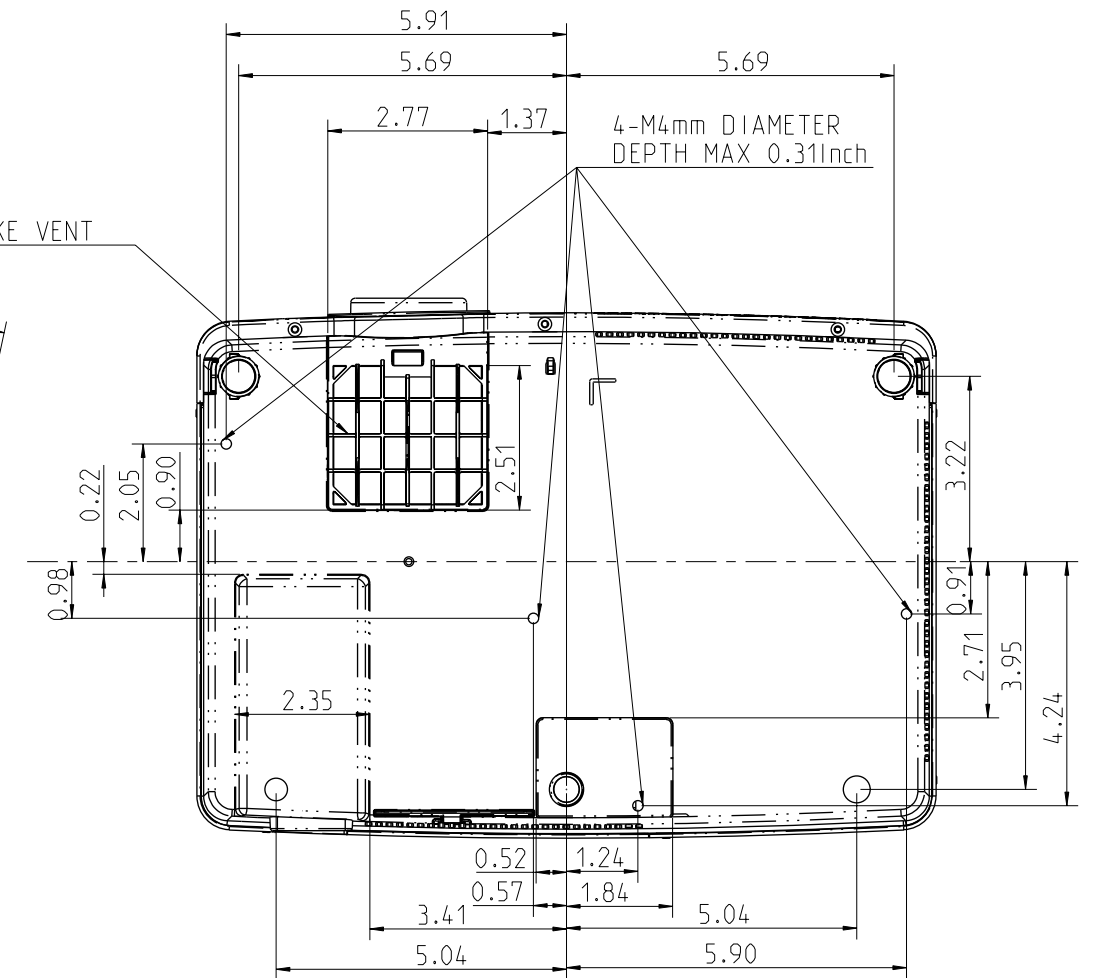

2009.03.03

KA5AC

SET DIM:12.83(W) X 3.27(H) X 9.12(D)
SET DIM:12.83(W) X 3.65(H) X 9.38(D)
(including projection)