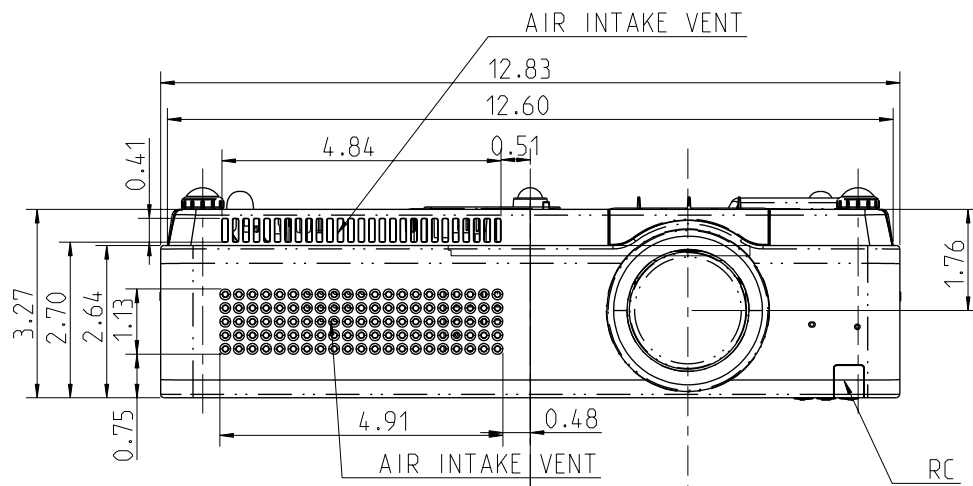

2009.03.03

KA5AC

SET DIM:12.83(W) X 3.27(H) X 9.12(D)
SET DIM:12.83(W) X 3.65(H) X 9.38(D)
(including projection)