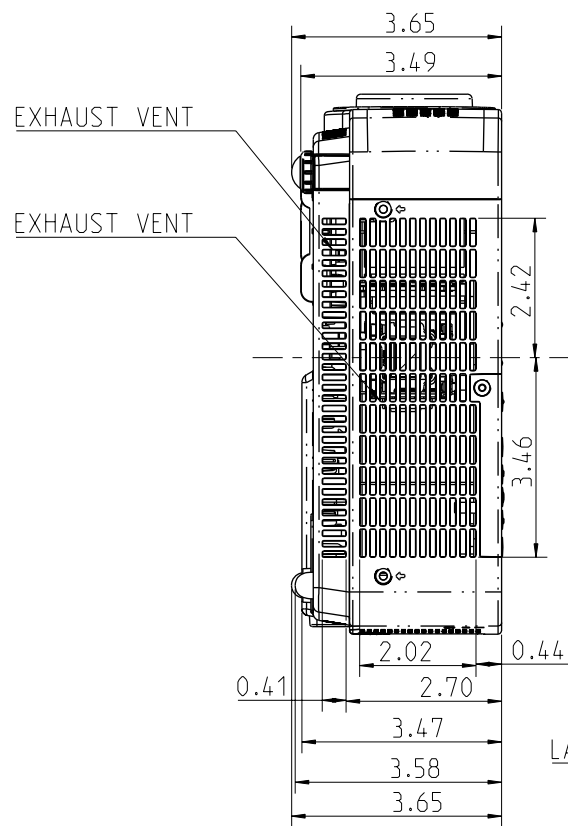

2009.03.03

KA5AC

SET DIM:12.83(W) X 3.27(H) X 9.12(D)
SET DIM:12.83(W) X 3.65(H) X 9.38(D)
(including projection)