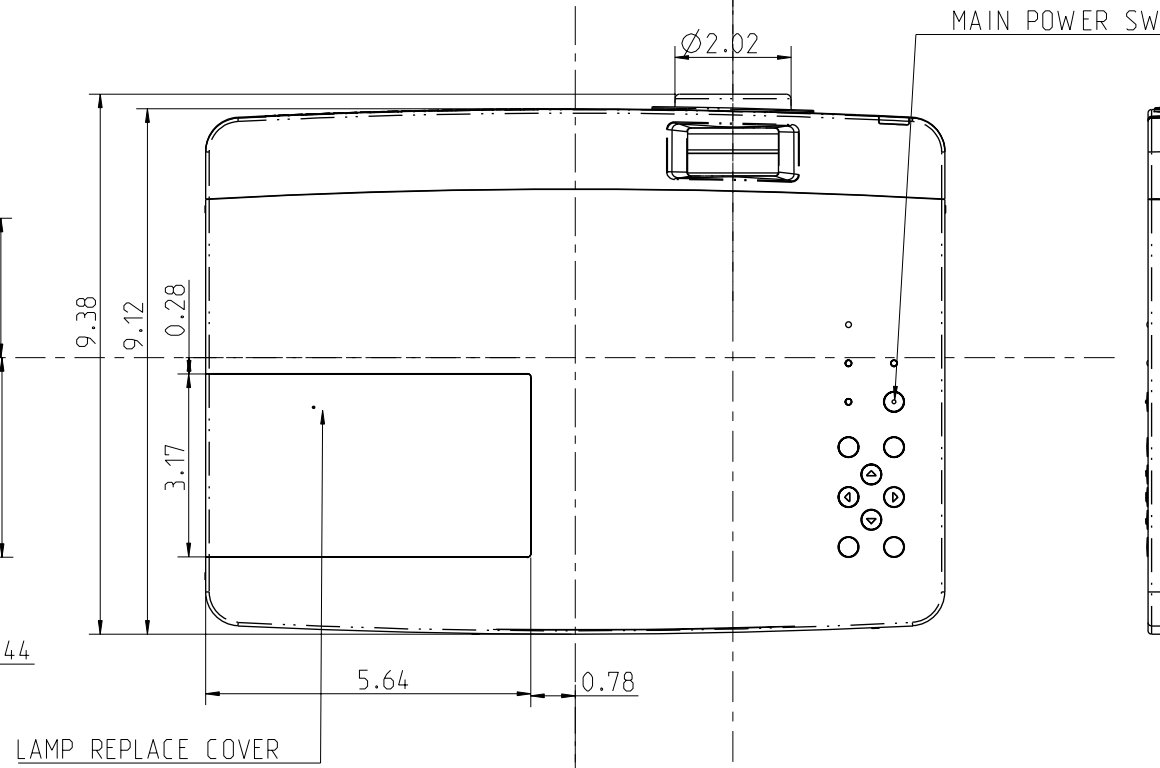

2009.03.03

KA5AC

SET DIM:12.83(W) X 3.27(H) X 9.12(D)
SET DIM:12.83(W) X 3.65(H) X 9.38(D)
(including projection)