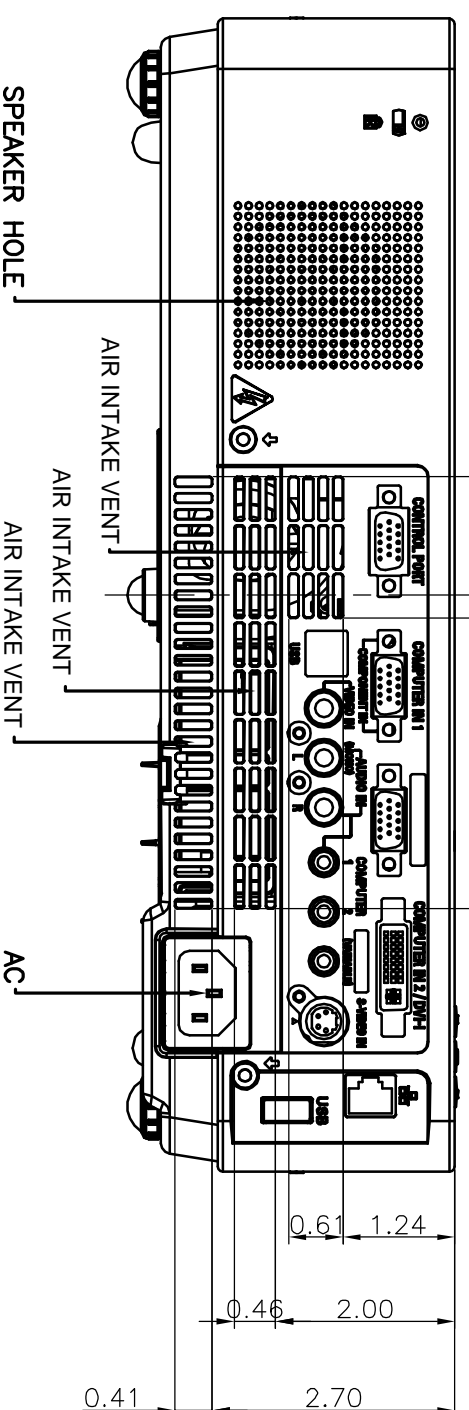

09.03.03

KG5AC

SET DIM : 12.83(W) X 3.27(H) X 9.12(D)
 SET DIM : 12.83(W) X 3.65(H) X 10.51(D)
 (Including projection)