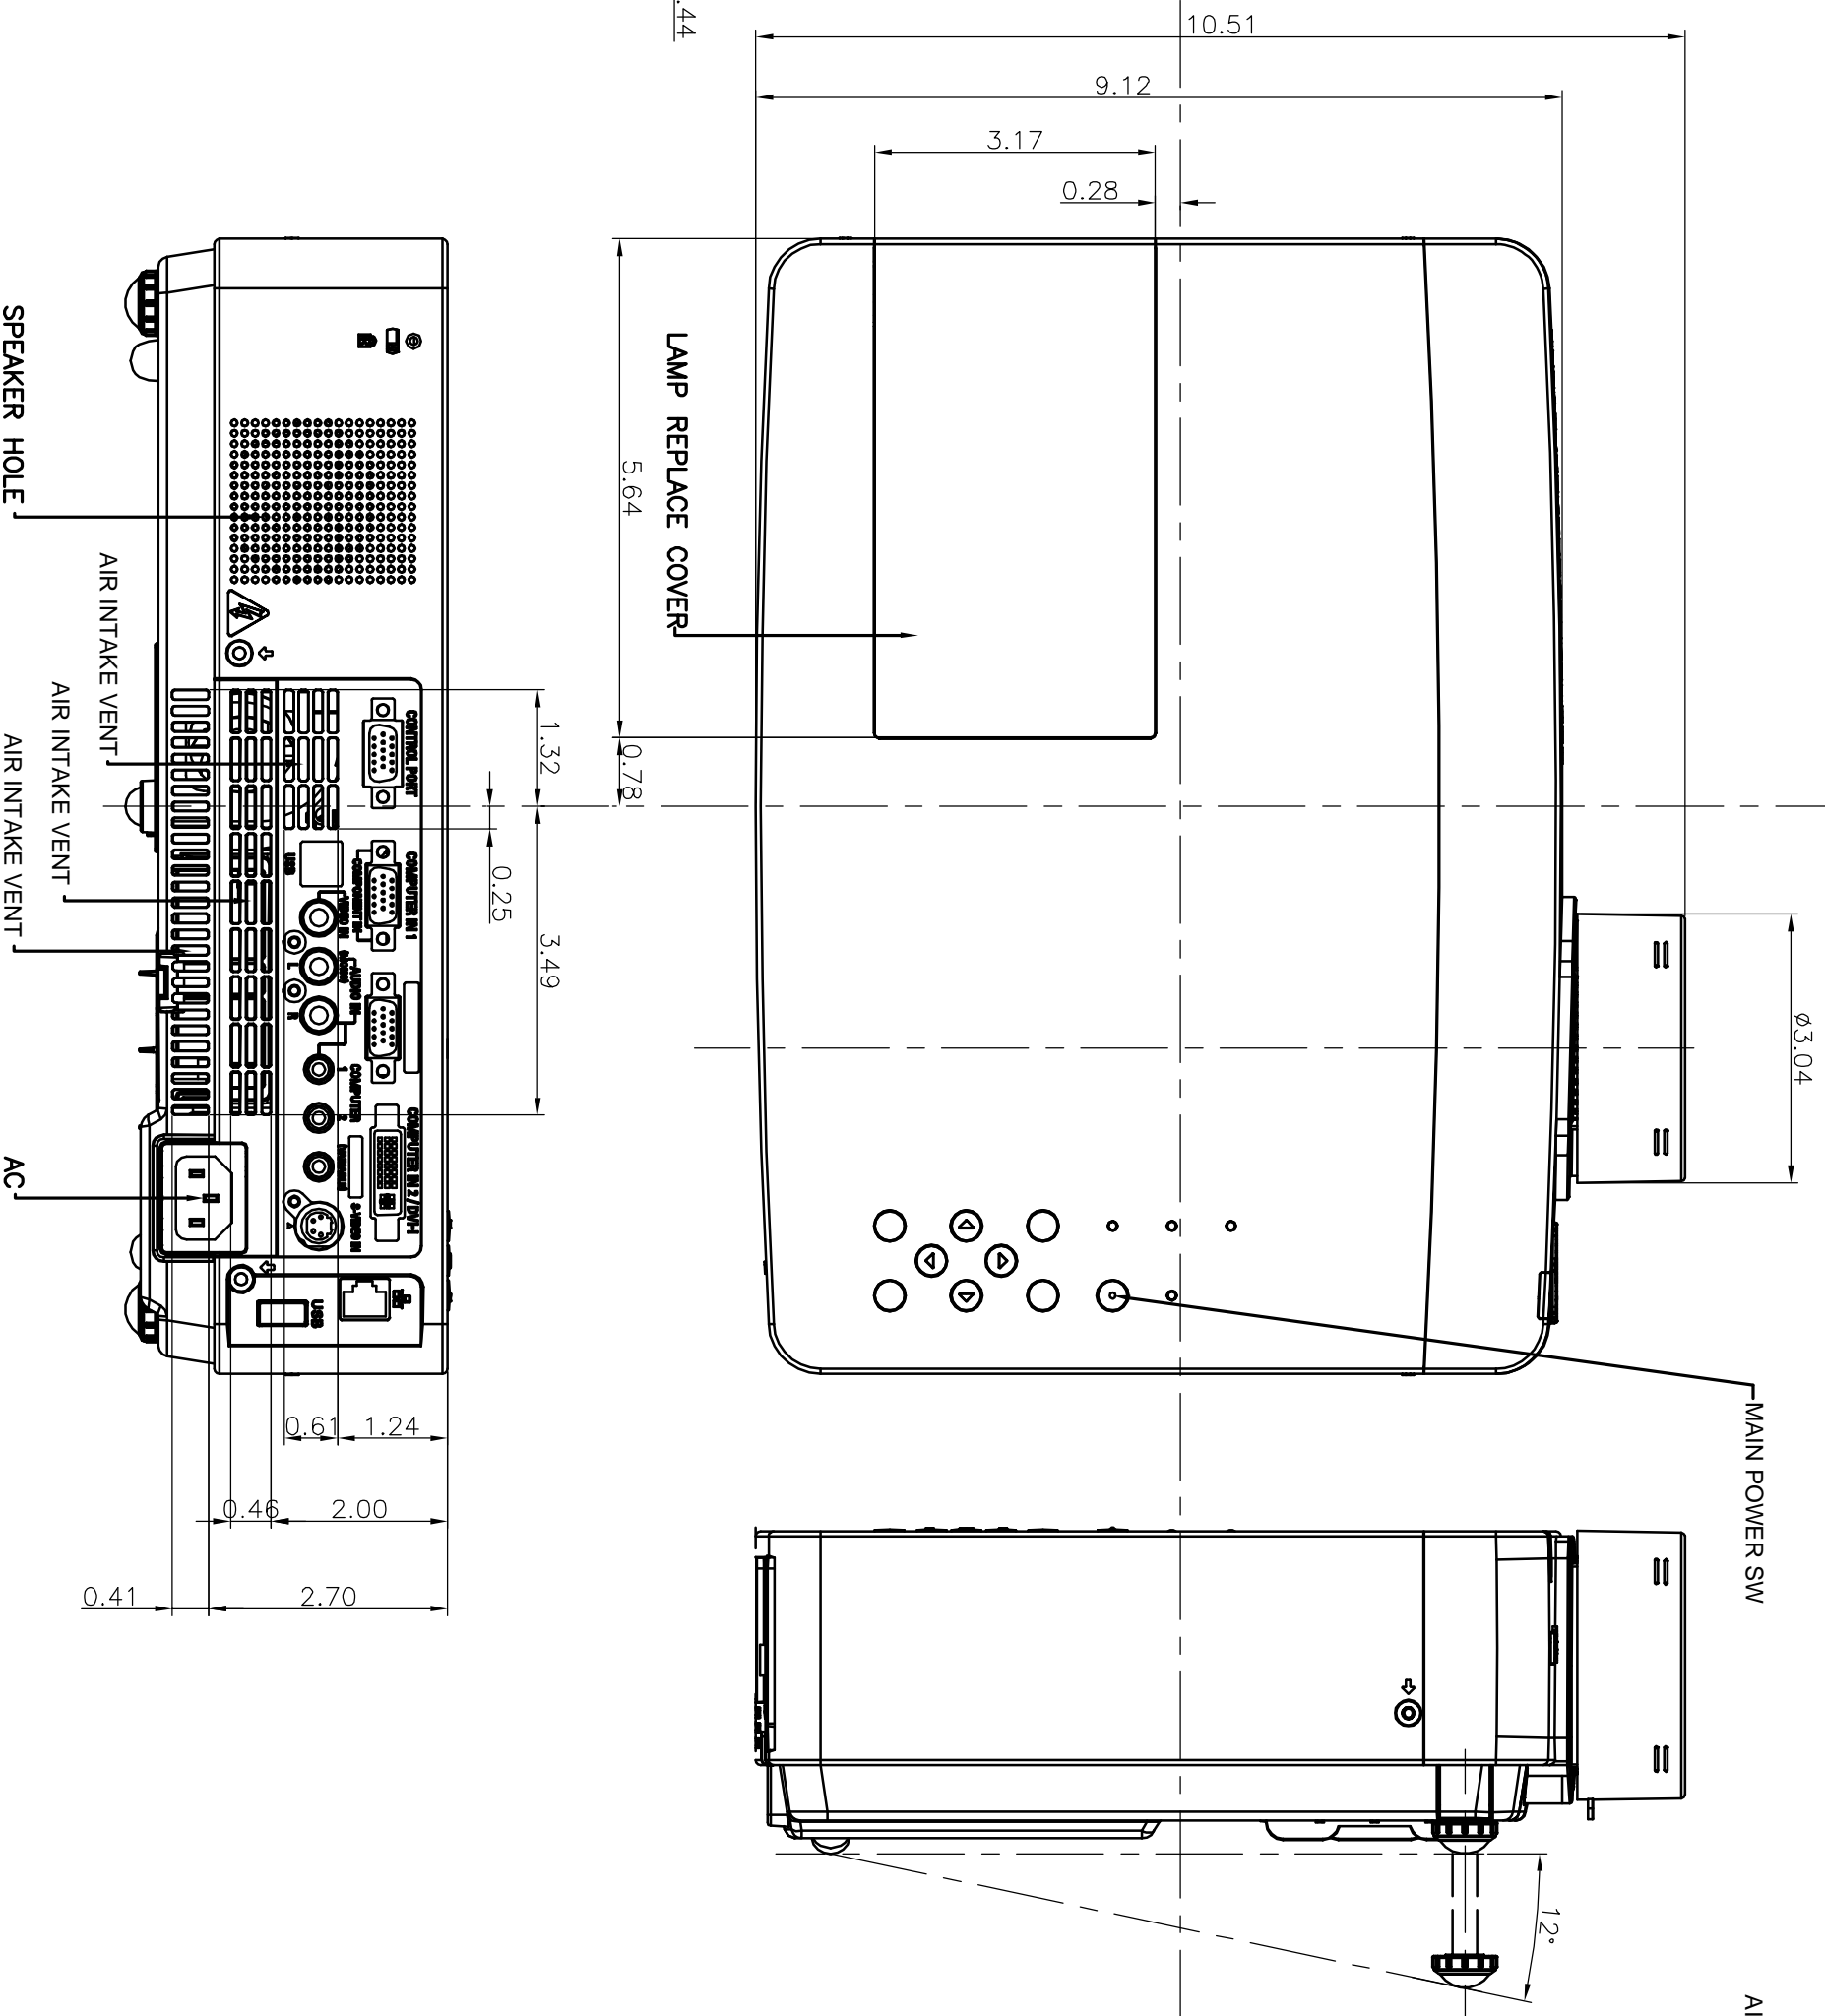

09.03.03

KG5AC

SET DIM : 12.83(W) X 3.27(H) X 9.12(D)
 SET DIM : 12.83(W) X 3.65(H) X 10.51(D)
 (Including projection)