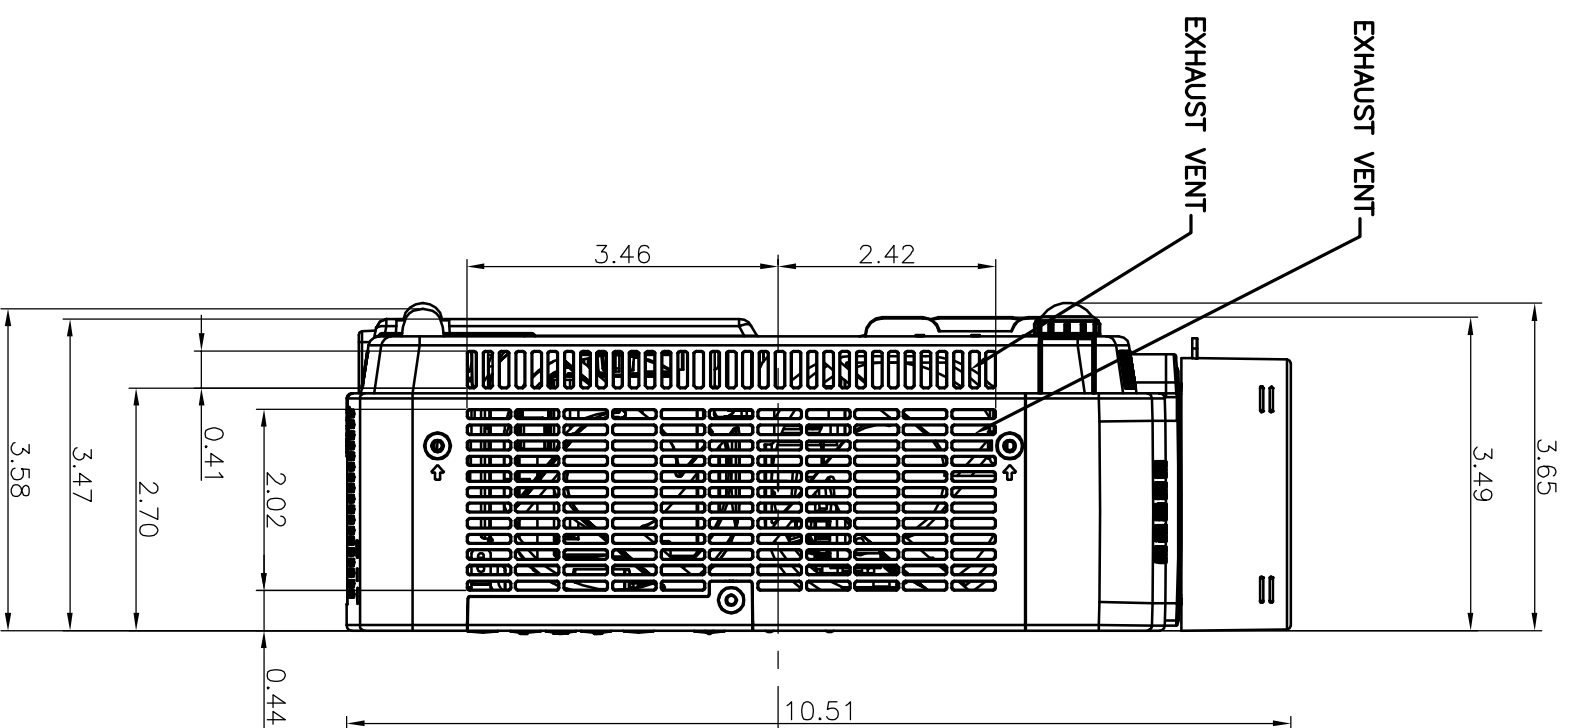

09.03.03

KG5AC

SET DIM : 12.83(W) X 3.27(H) X 9.12(D)
 SET DIM : 12.83(W) X 3.65(H) X 10.51(D)
 (Including projection)