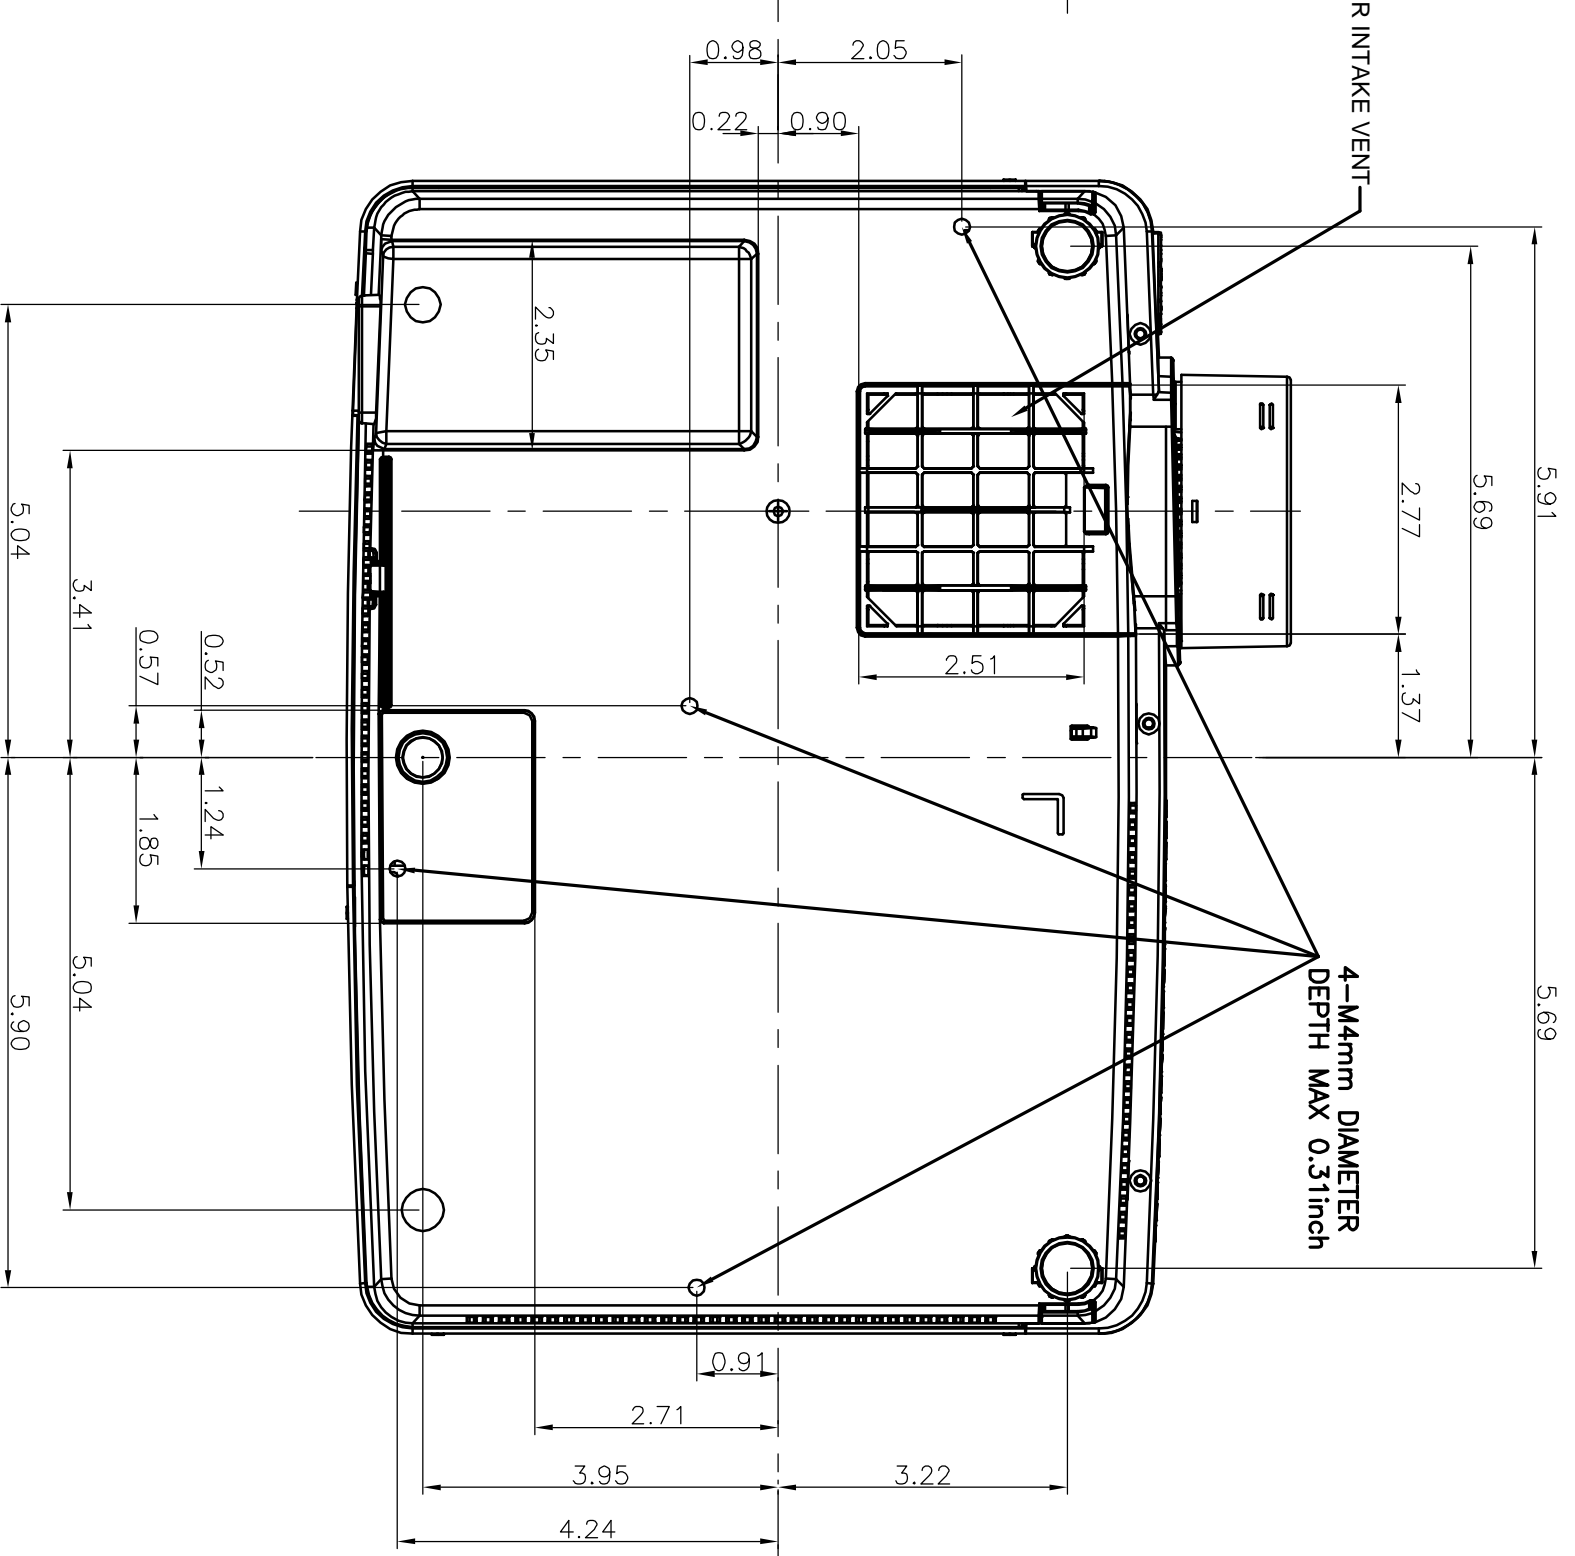

09.03.03

KG5AC

SET DIM : 12.83(W) X 3.27(H) X 9.12(D)
 SET DIM : 12.83(W) X 3.65(H) X 10.51(D)
 (Including projection)