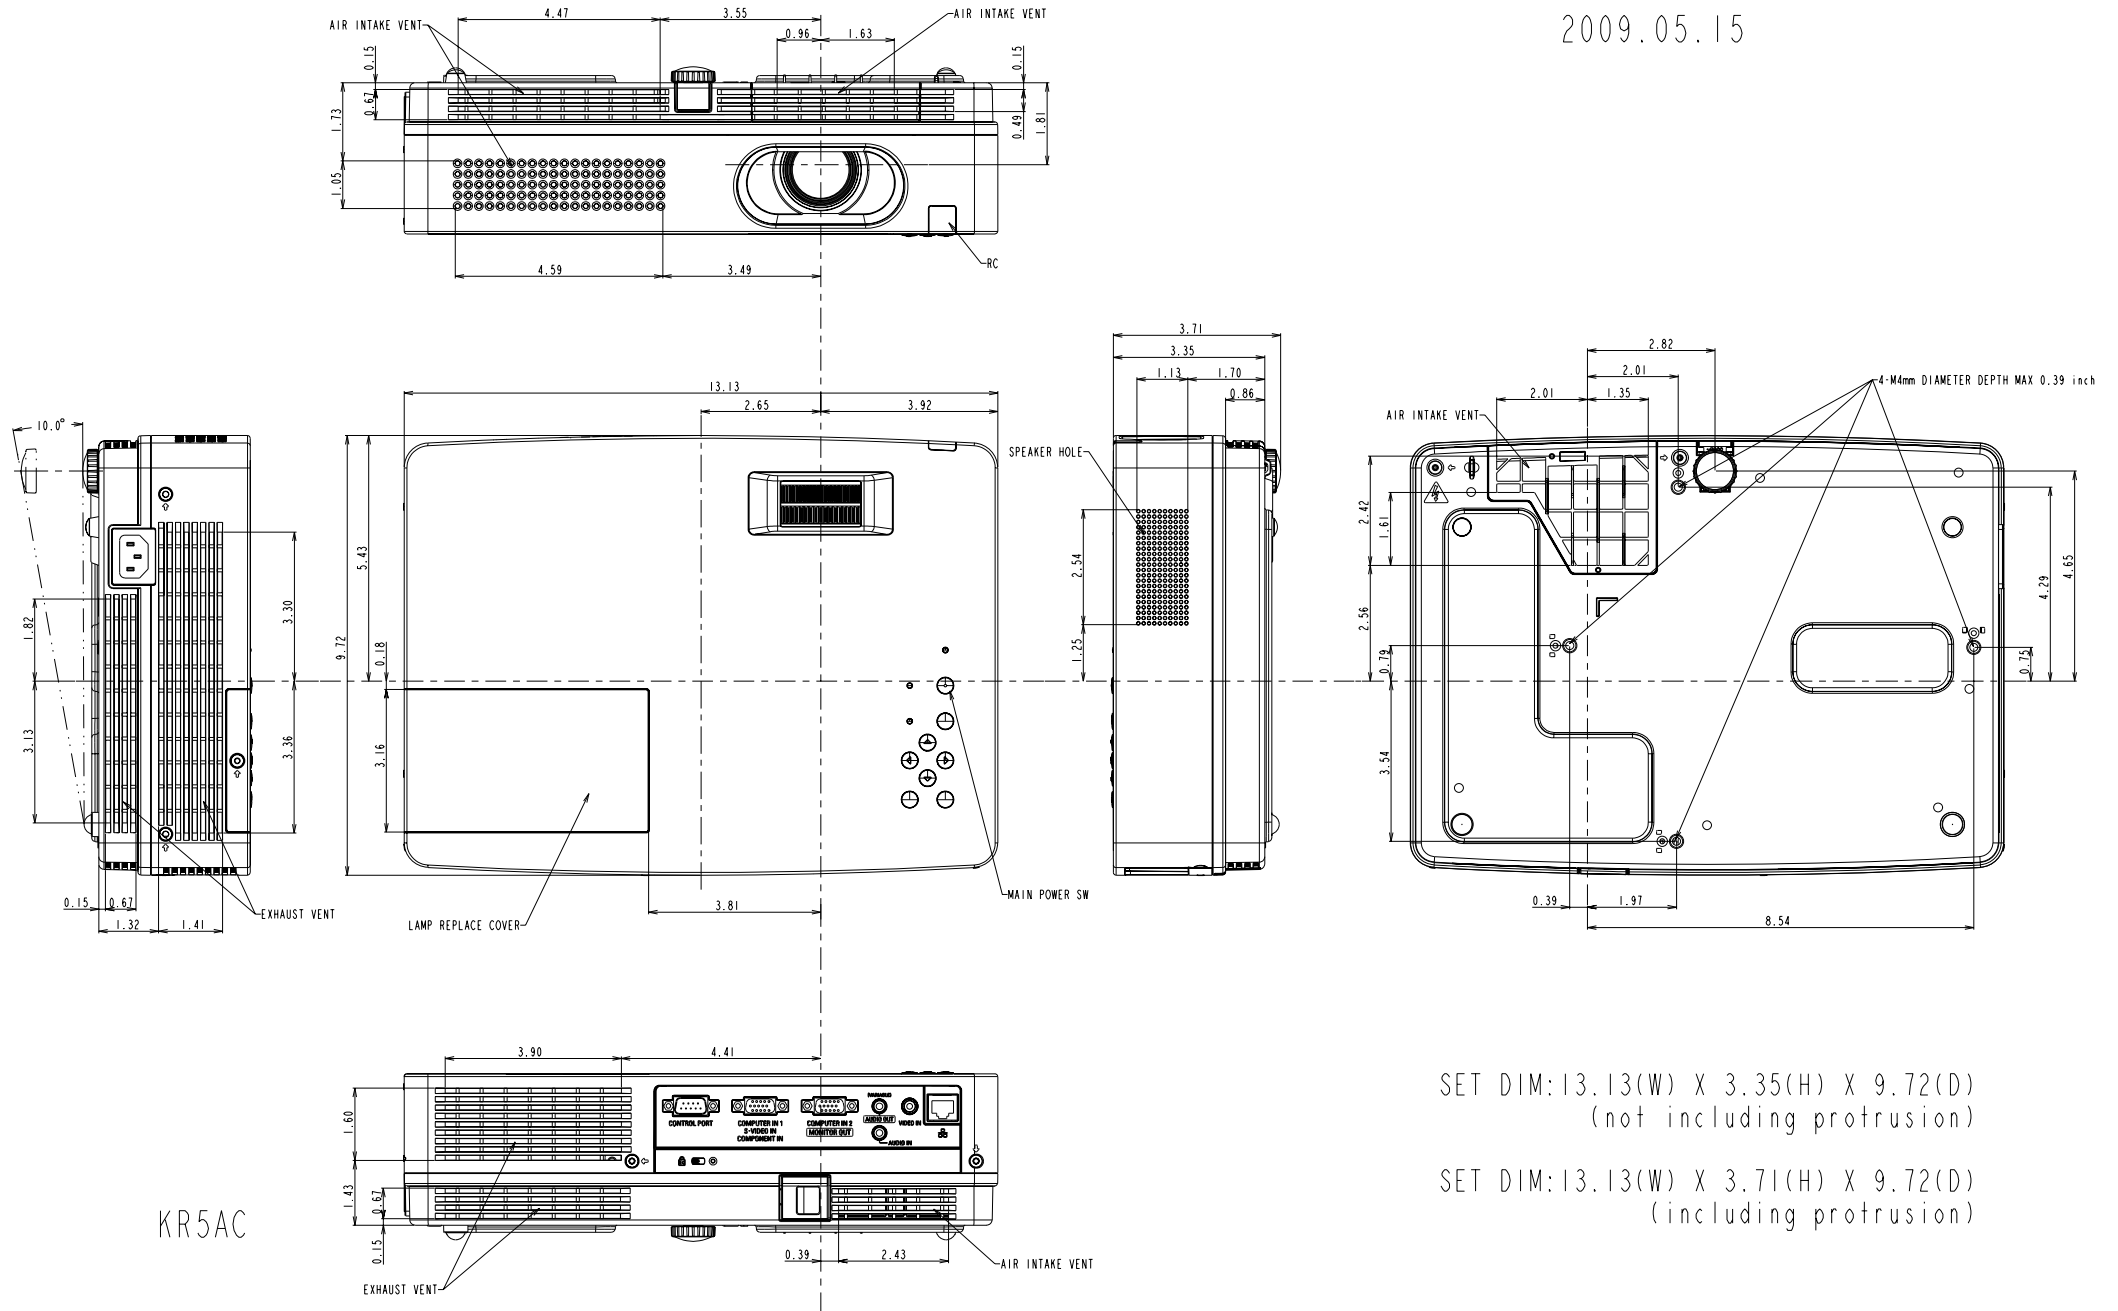

2009.05.15

KR5AC

SET DIM: 13.13(W) X 3.35(H) X 9.72(D)  
(not including protrusion)

SET DIM: 13.13(W) X 3.71(H) X 9.72(D)  
(including protrusion)