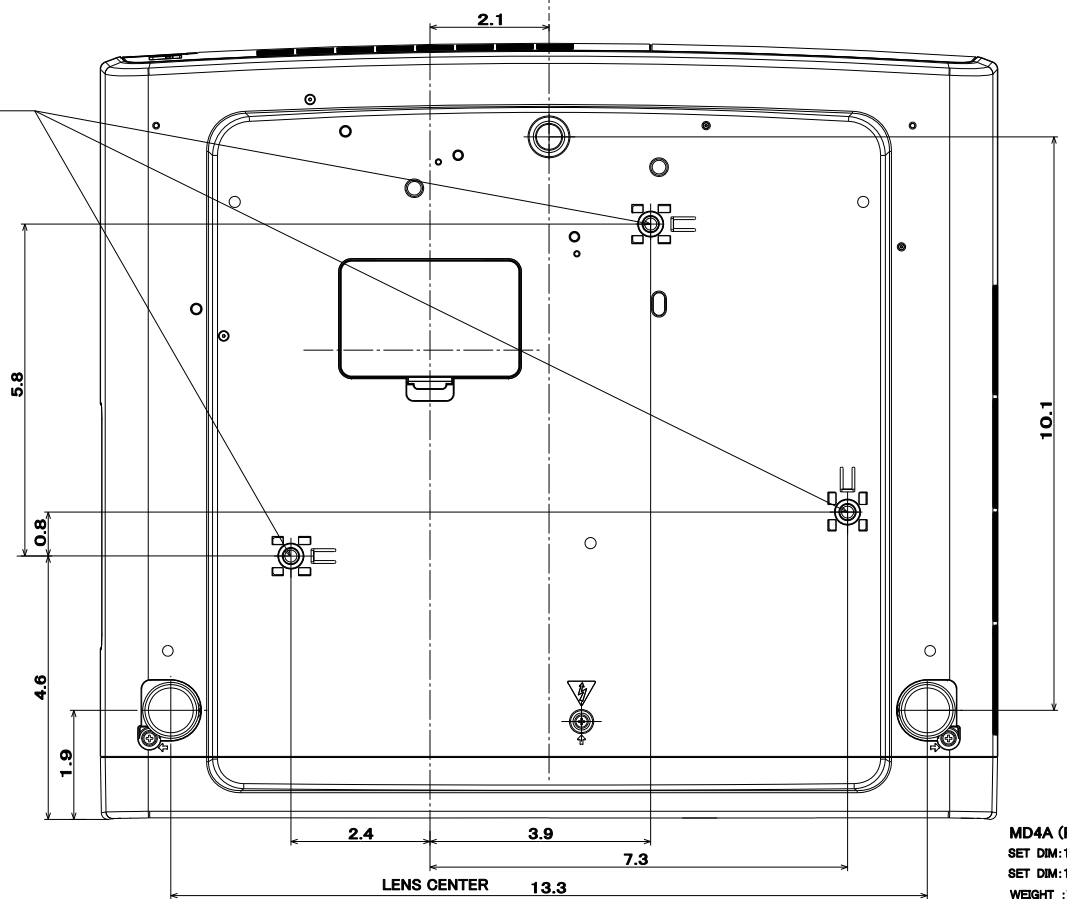

3-M6mm DIAMETER  
DEPTH MAX 0.55inch

**MD4A (PLV-Z2000)**  
 SET DIM: 15.7(W)X6.1(H)X13.6(D)  
 SET DIM: 15.7(W)X5.8(H)X13.6(D)  
 WEIGHT : 7.3KG

(Including Projection)