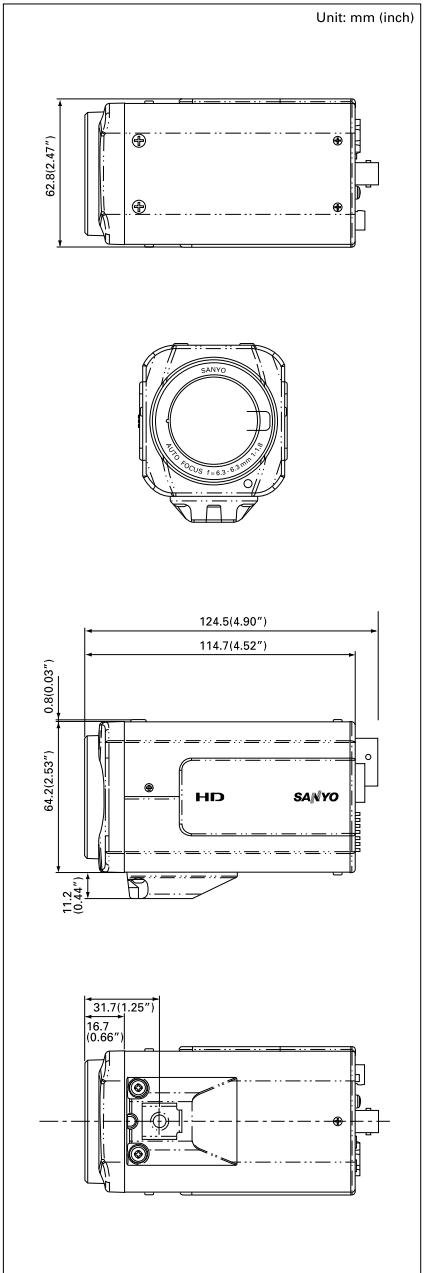

Interface

Video output	Composite out(for adjustment only), HDMI (mini type)
SD memory card slot	1(SDHC)
Network port	10BASE-T/100BASE-TX (RJ45 connector)
Alarm input/output	2/2
Audio input/output	Mic in/Line out(3.5Φ mini jack)
USB port	For dedicated HDD case only

General

Environmental conditions	Operating	Temperature: -10 to +50°C (14°F to 122°F) Humidity: within 90% RH
	Storage	Temperature: -20 to +70°C (-4°F to 158°F) Humidity: within 70% RH
Power supply	24V AC ±10%, 60 Hz/ 12 - 15V DC, PoE (IEEE802.3af)	
Power consumption (approx.)	15.0W (24VAC/12VDC), 12.3w (PoE)	
Dimensions (approx.) (W x H x D)	62.8 x 64.2 x 114.7mm (2.47 x 2.53 x 4.52 inch)	
Weight (approx.)	420g (14.81 oz)	

*Specifications, design and availability are subject to change without notice.

Dimensions